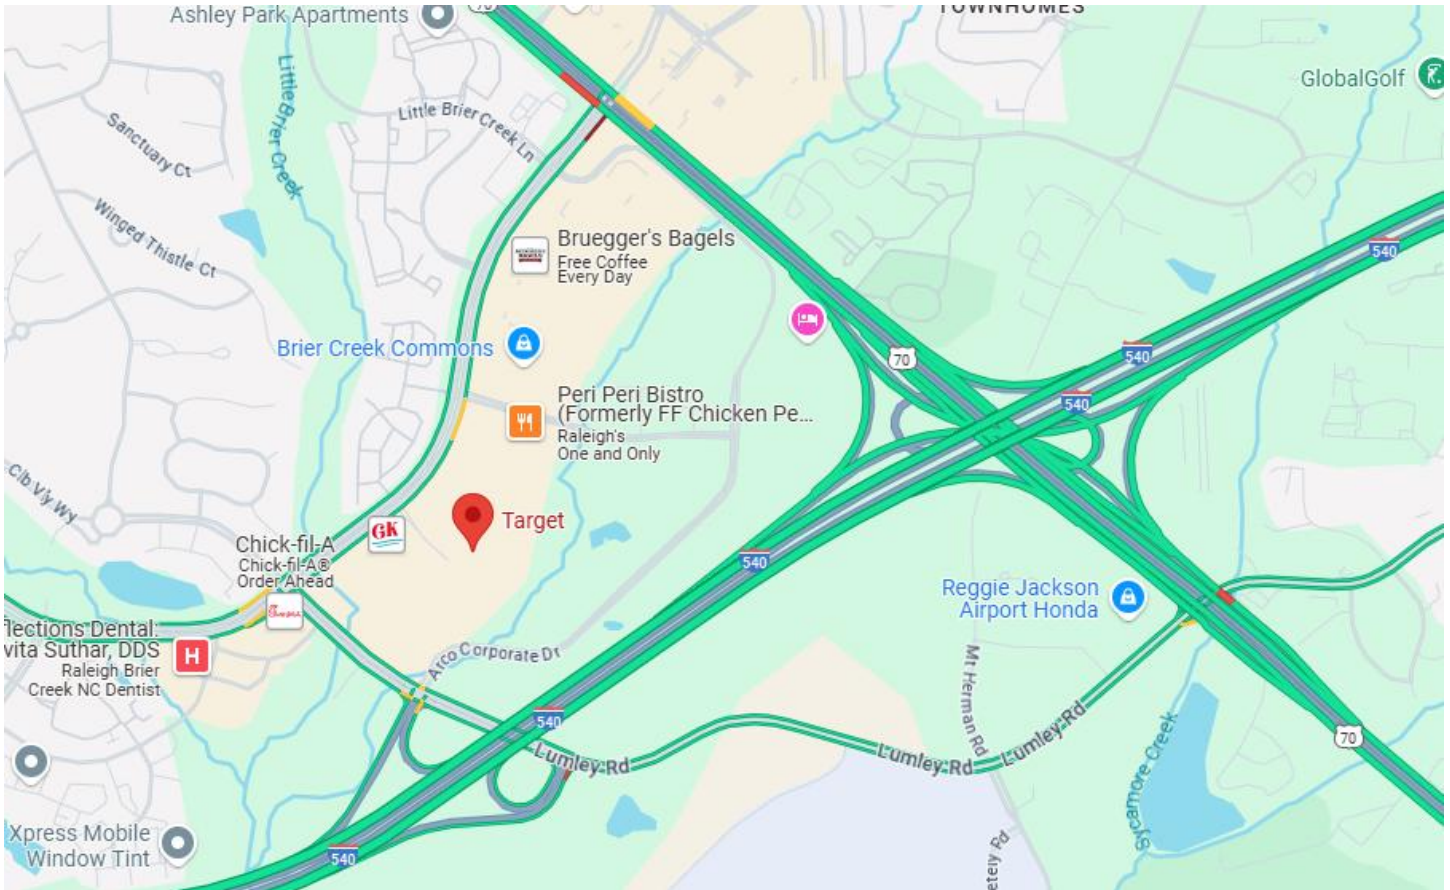

## Map and Directions to Brier Creek Target parking lot

GPS Address: 8651 Brier Creek Parkway, Raleigh, NC 27616